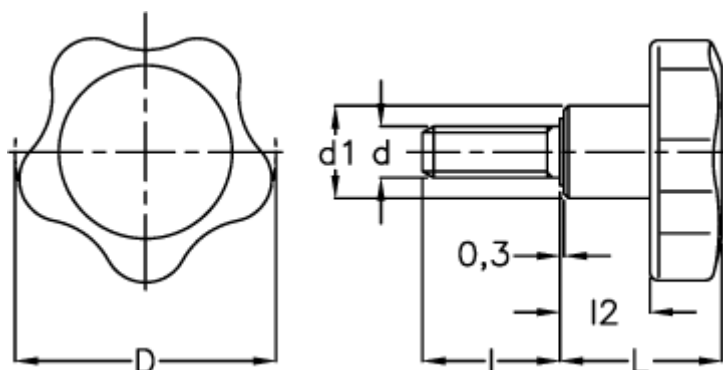

Data Sheet

Article number: 2302166457

Description: E+G Lobe knobs
VC.692/50 SST-p-M8x50

Measures

D	= 50
d1	= 18
d 6g	= M8
l	= 50
L	= 31
l2	= 17